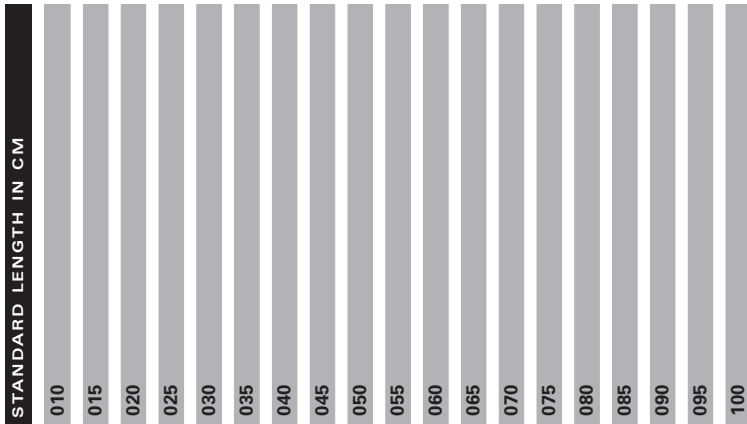

CLASSIC ZIPPERS

80 102

01

OPEN ENDED

M 10 PCS **30%**

COLOR OF MATERIAL

- Black 012
- White 022
- Zebra 030+031

COLOR OF STONE