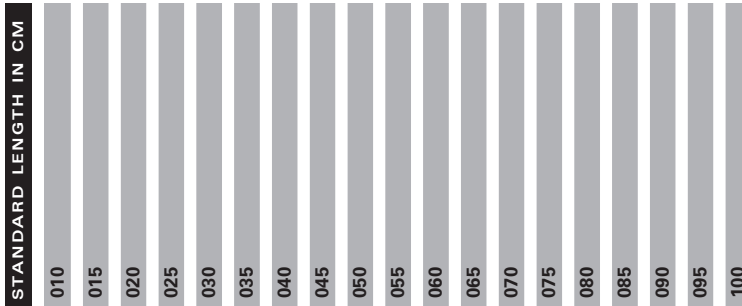

COLOR OF MATERIAL

Black 012	■	■	■	■	■	■	■	■	■	■	■	■	■	■	■	■	■	■	■
White 022	■	■	■	■	■	■	■	■	■	■	■	■	■	■	■	■	■	■	■
Zebra 030+031	■	■	■	■	■	■	■	■	■	■	■	■	■	■	■	■	■	■	■

COLOR OF STONE

CLASSIC COLORS

Crystal (001)	■	■	■	■	■	■	■	■	■	■	■	■	■	■	■	■	■	■	■
Crystal AB (001AB)	■	■	■	■	■	■	■	■	■	■	■	■	■	■	■	■	■	■	■
Jet (280)	■	■	■	■	■	■	■	■	■	■	■	■	■	■	■	■	■	■	■
Fuchsia (502)	■	■	■	■	■	■	■	■	■	■	■	■	■	■	■	■	■	■	■
Jonquil (213)	■	■	■	■	■	■	■	■	■	■	■	■	■	■	■	■	■	■	■
Light Sapphire (211)	■	■	■	■	■	■	■	■	■	■	■	■	■	■	■	■	■	■	■
Light Siam (227)	■	■	■	■	■	■	■	■	■	■	■	■	■	■	■	■	■	■	■
Peridot (214)	■	■	■	■	■	■	■	■	■	■	■	■	■	■	■	■	■	■	■
Sapphire (206)	■	■	■	■	■	■	■	■	■	■	■	■	■	■	■	■	■	■	■
Topaz (203)	■	■	■	■	■	■	■	■	■	■	■	■	■	■	■	■	■	■	■
Light Multi (908)	■	■	■	■	■	■	■	■	■	■	■	■	■	■	■	■	■	■	■
Rainbow Multi (909)	■	■	■	■	■	■	■	■	■	■	■	■	■	■	■	■	■	■	■

EXCLUSIVE COLORS

Crystal Transmission (001TRA)	■	■	■	■	■	■	■	■	■	■	■	■	■	■	■	■	■	■	■

ZIPPERS