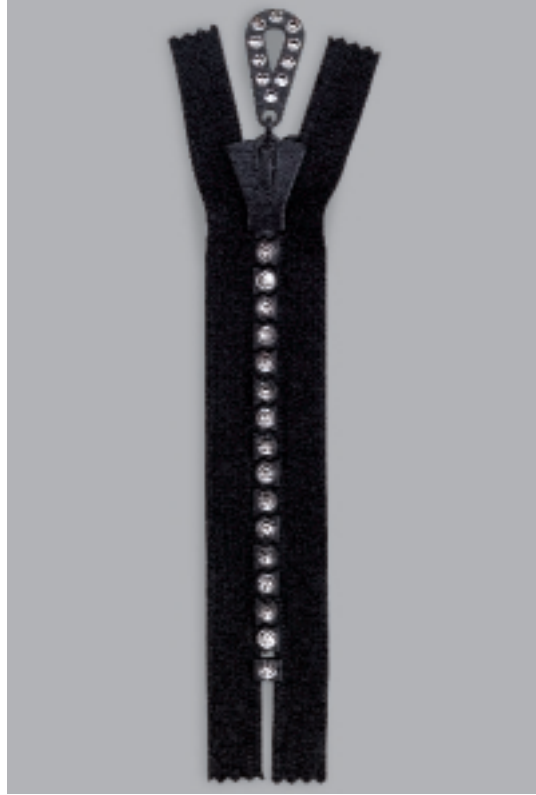

MAGIC ZIPPERS

80 200

02

CLOSED AT ONE END

M 10 PCS

50%

80 201

02